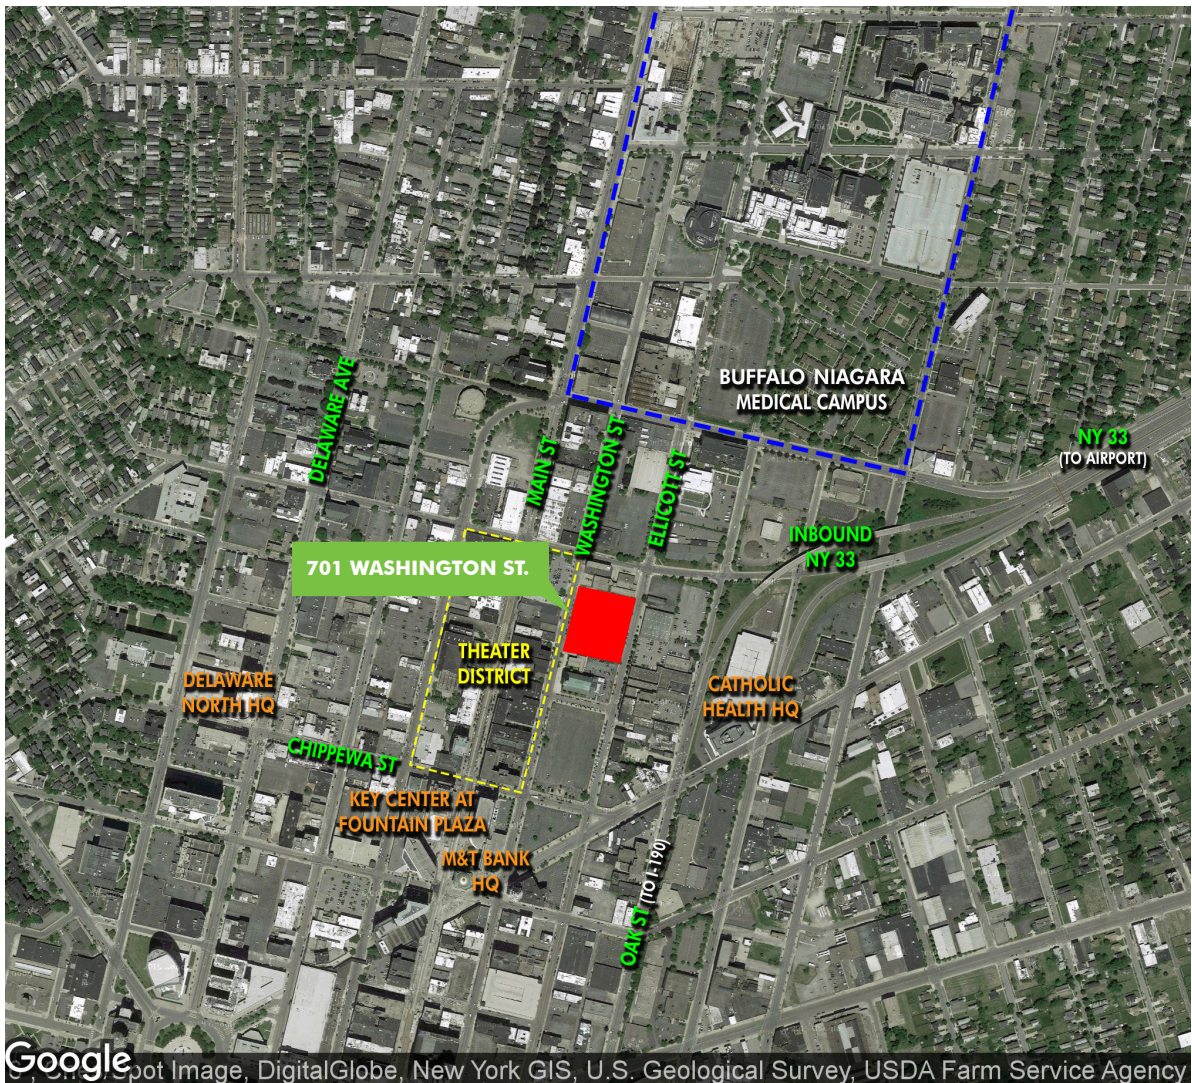

FOR SALE CBD DEVELOPMENT OPPORTUNITY

ADDITIONAL READING

- + **Buffalo's Big Comeback** *Yahoo! News*, January 2016

<https://www.yahoo.com/katiecouric/buffalos-big-comeback-201146847.html>

- + **Buffalo's Comeback** *Urban Land*, October 2014

<http://urbanland.uli.org/development-business/buffalos-comeback/>

- + An excellent development opportunity at an exceptional time in Buffalo's renaissance